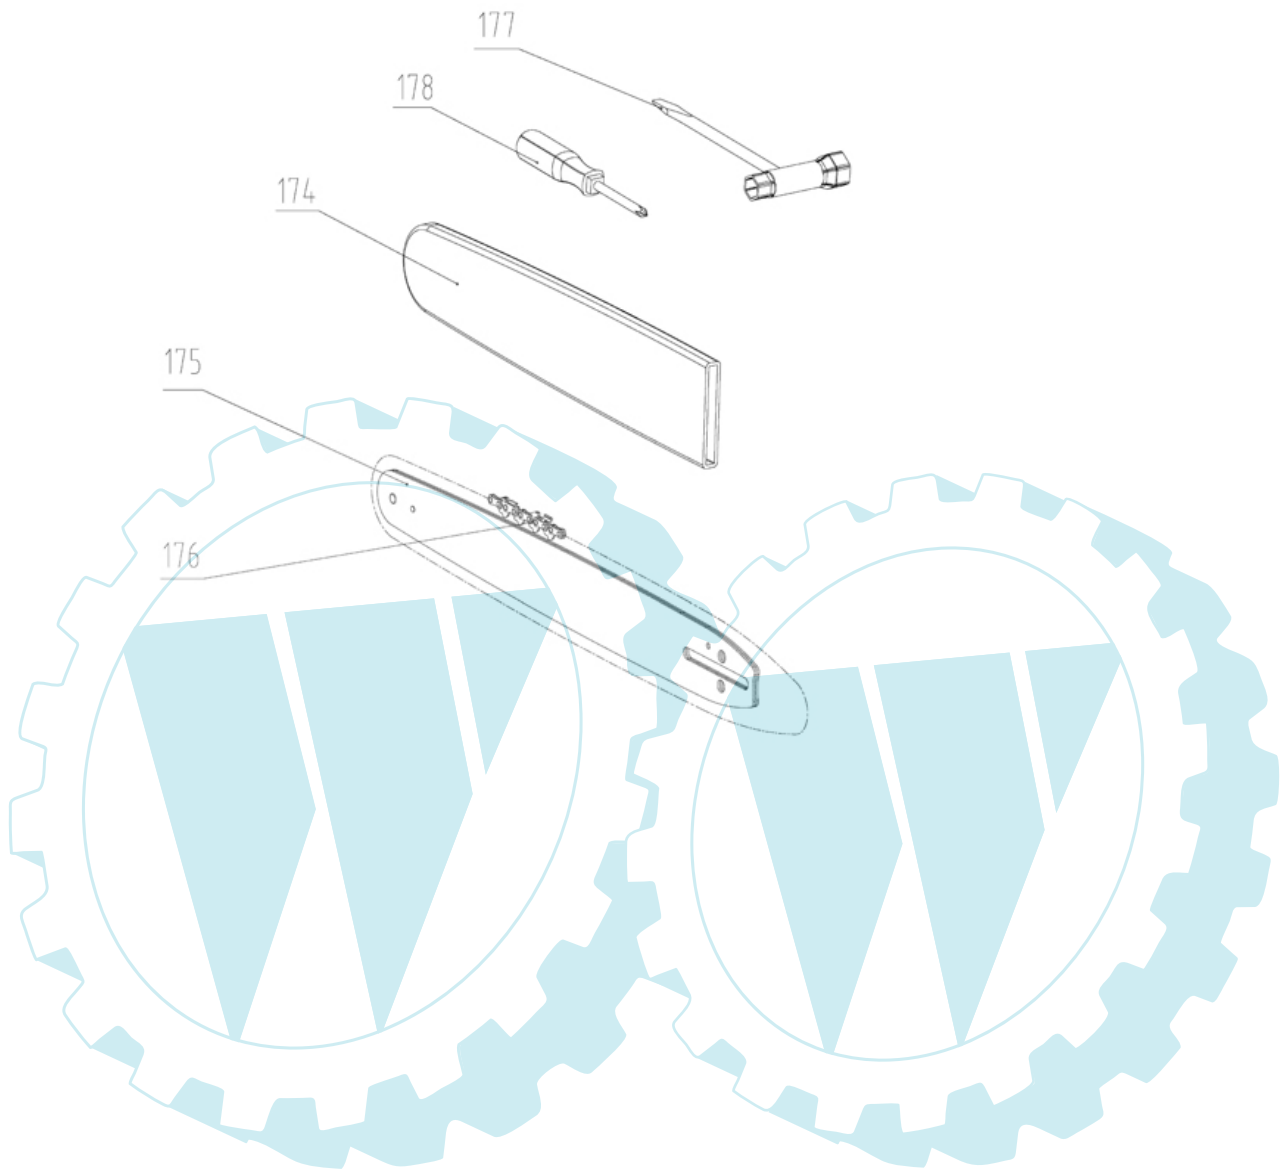

Spare Parts List

File: 0020100910ZA

Version: 1.0

Petrol Chain Saw----PCS38Z						
Pos. No	Part code	Part Description	QTY	losable	damage-able	Consum-able
1	910040	top cover ASSY	1			
2	910324	washer	1			Y
3	910002	lock knob	1	Y		
4	910010R3020	top cover	1			
5	910214	left clip	1	Y		
6	B237001	Prevailing torque type all-metal hexagon nuts M5	2			Y
7	910203	muffler cover	1			
8	910216	muffler ASSY	1			
9	910302	muffler gasket	1			
10	910240	square head bolts M5x60	2			
11	910202	cylinder	1			
12	B304032	hexagon lobular socket head cap screws M5x18-	4			
13	902700	spark plug NHSP LD L8RTF	1			Y
14	910901	air intake ASSY	1			
15	B500005	single coil spring lock washers 5	2			
16	B345005	hexagon lobular socket pan head screws M5x15	5			
17	B422011F	hexagon lobular socket pan tapping screws ST4.2X12	2			
18	910008	carburetor socket	1			
19	910035	socket plug	1			
20	913218	retaining ring	1			
21	910304	carburetor gasket	1		Y	
22	910902	carburetor ASSY	1			
23	910036	upper air filter assy	1	Y		
24	910037	lower air filter assy	1			
25	910001	air filter base	1			
26	910241	hexagon socket head cap screws M5x50	2			
27	910300	cylinder gasket	1		Y	
28	910210	piston ring	1			Y
29	910209	piston	1			Y
30	910228	piston pin	1			Y