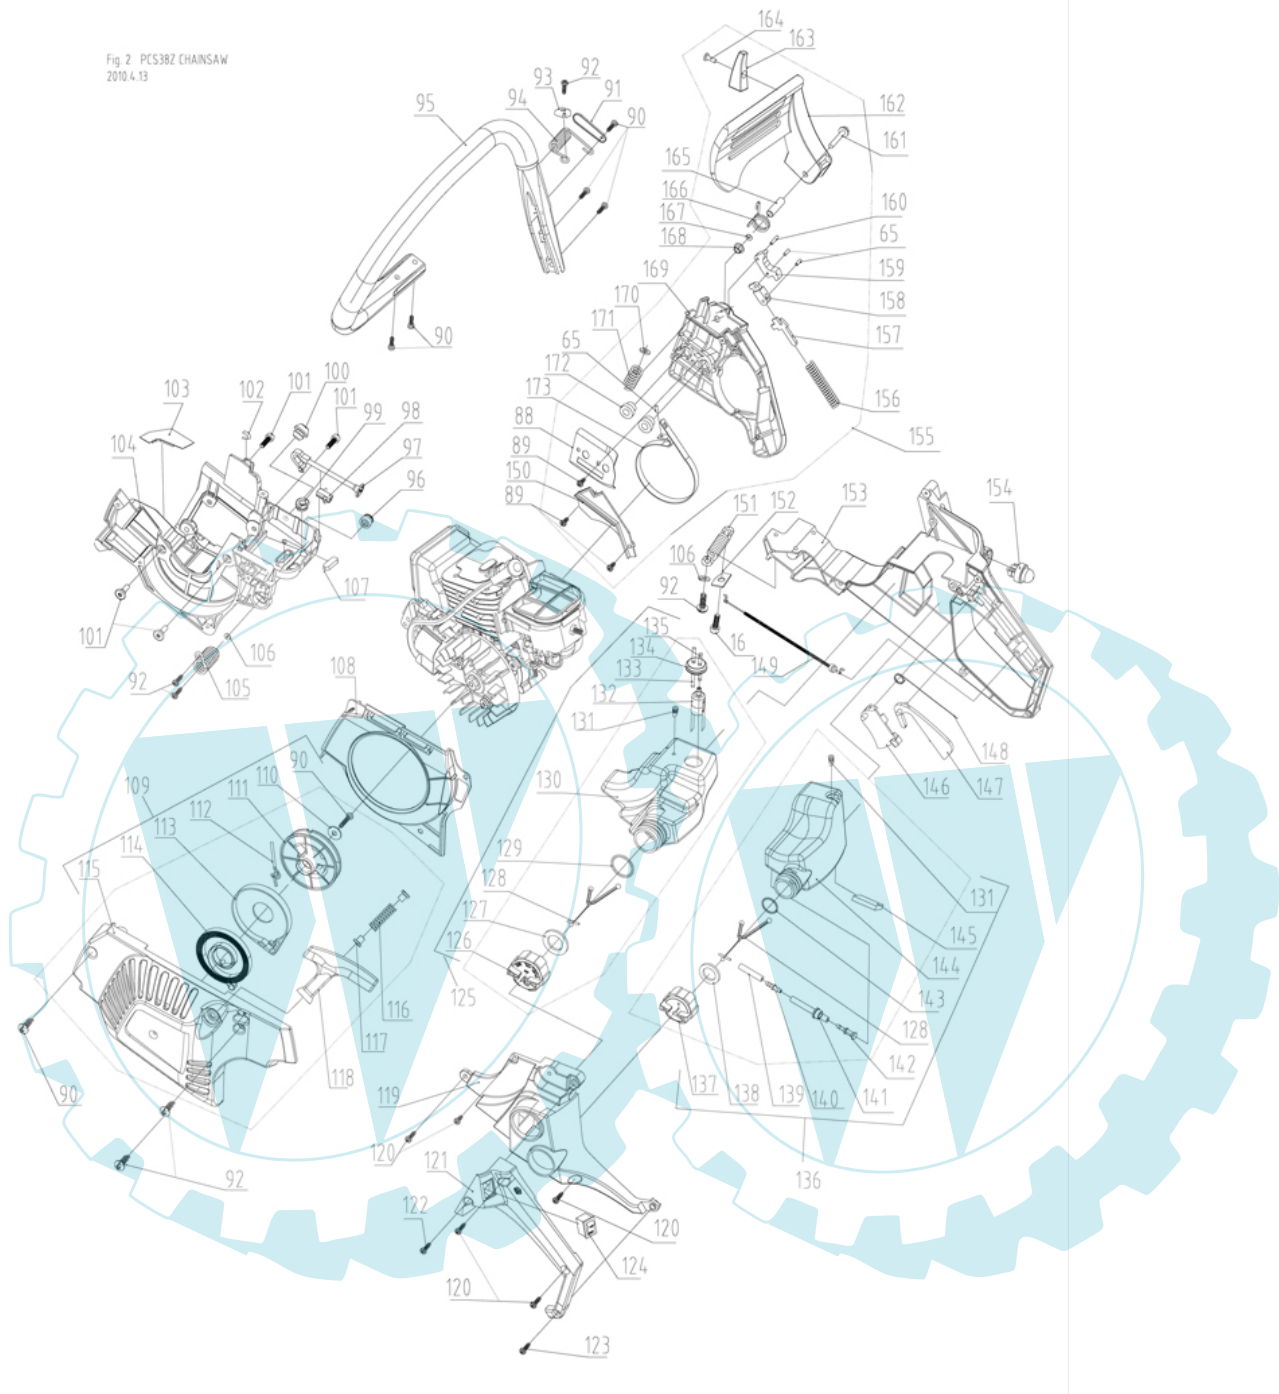

Fig. 3 ACCESSORIES OF PCS38Z
2010.4.13

Fig. 2 PCS38Z CHAINSAW
2010.4.13